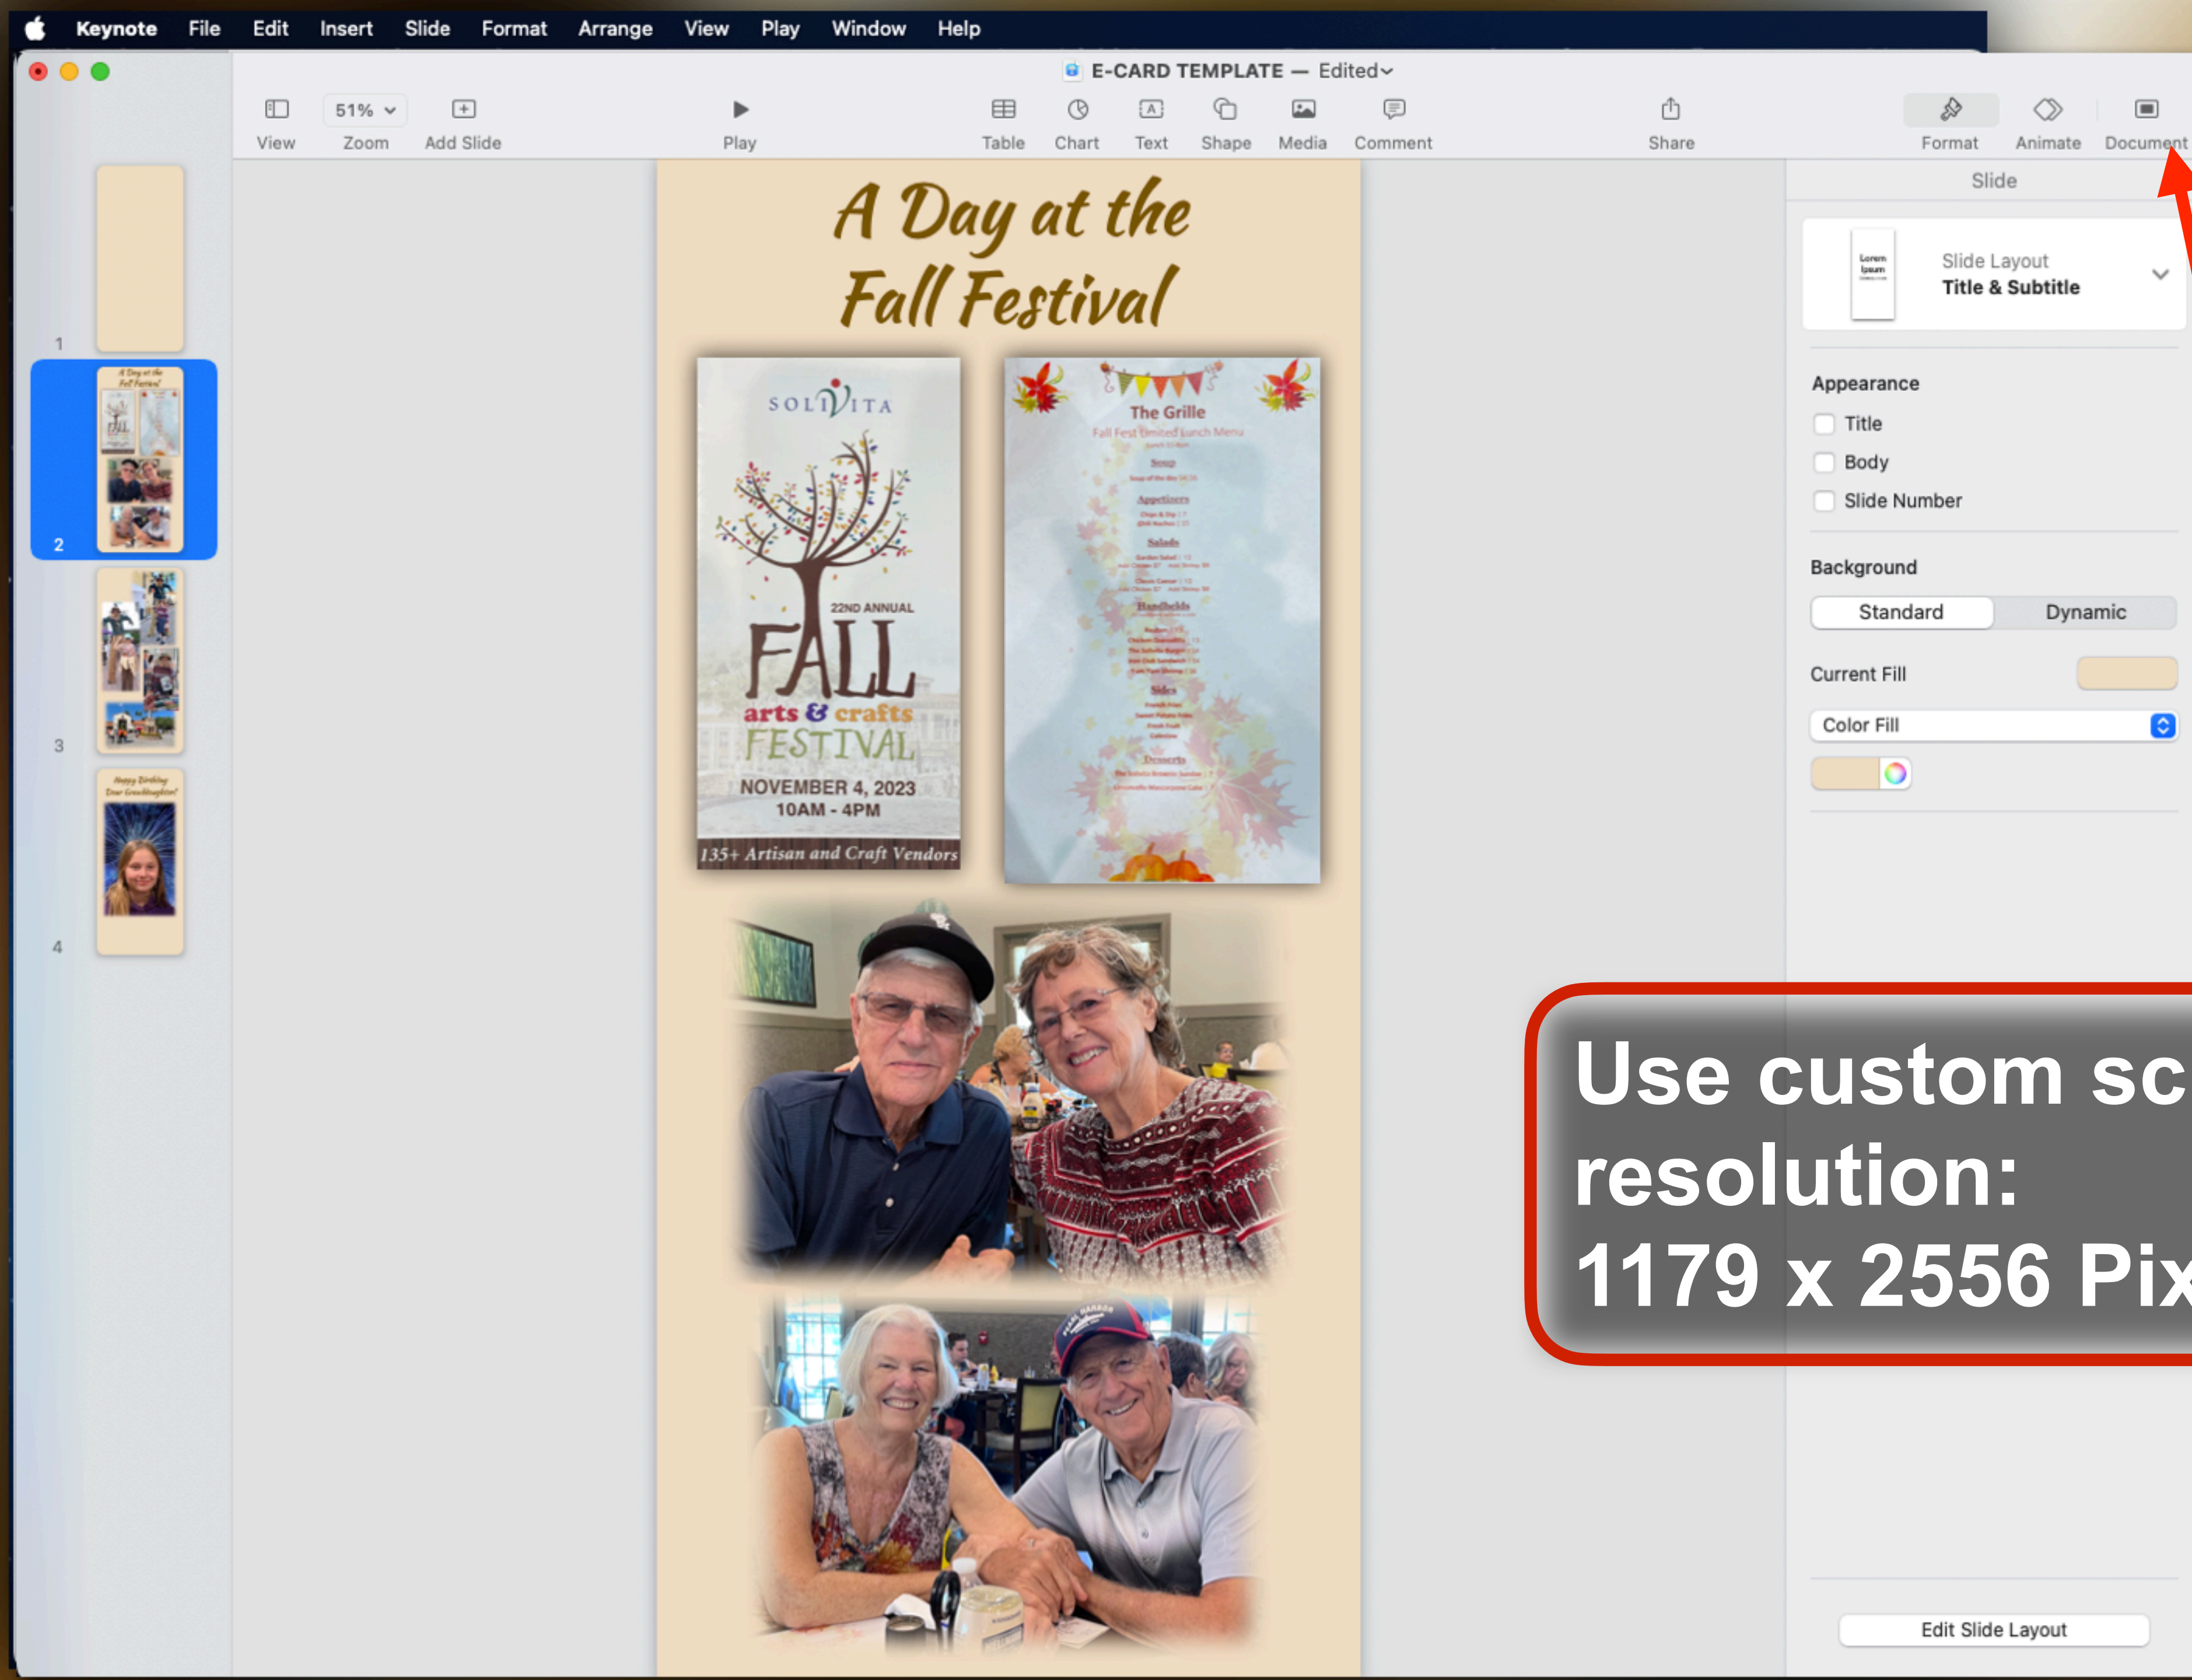

Happy Birthday!

Wishing you our
Very Best for
This Birthday,
And All to Come!

Use custom screen resolution:
1179 x 2556 Pixels

A Day at the Fall Festival

4 x 3 Ratio on Your TV

16 x 9 Ratio on Your TV