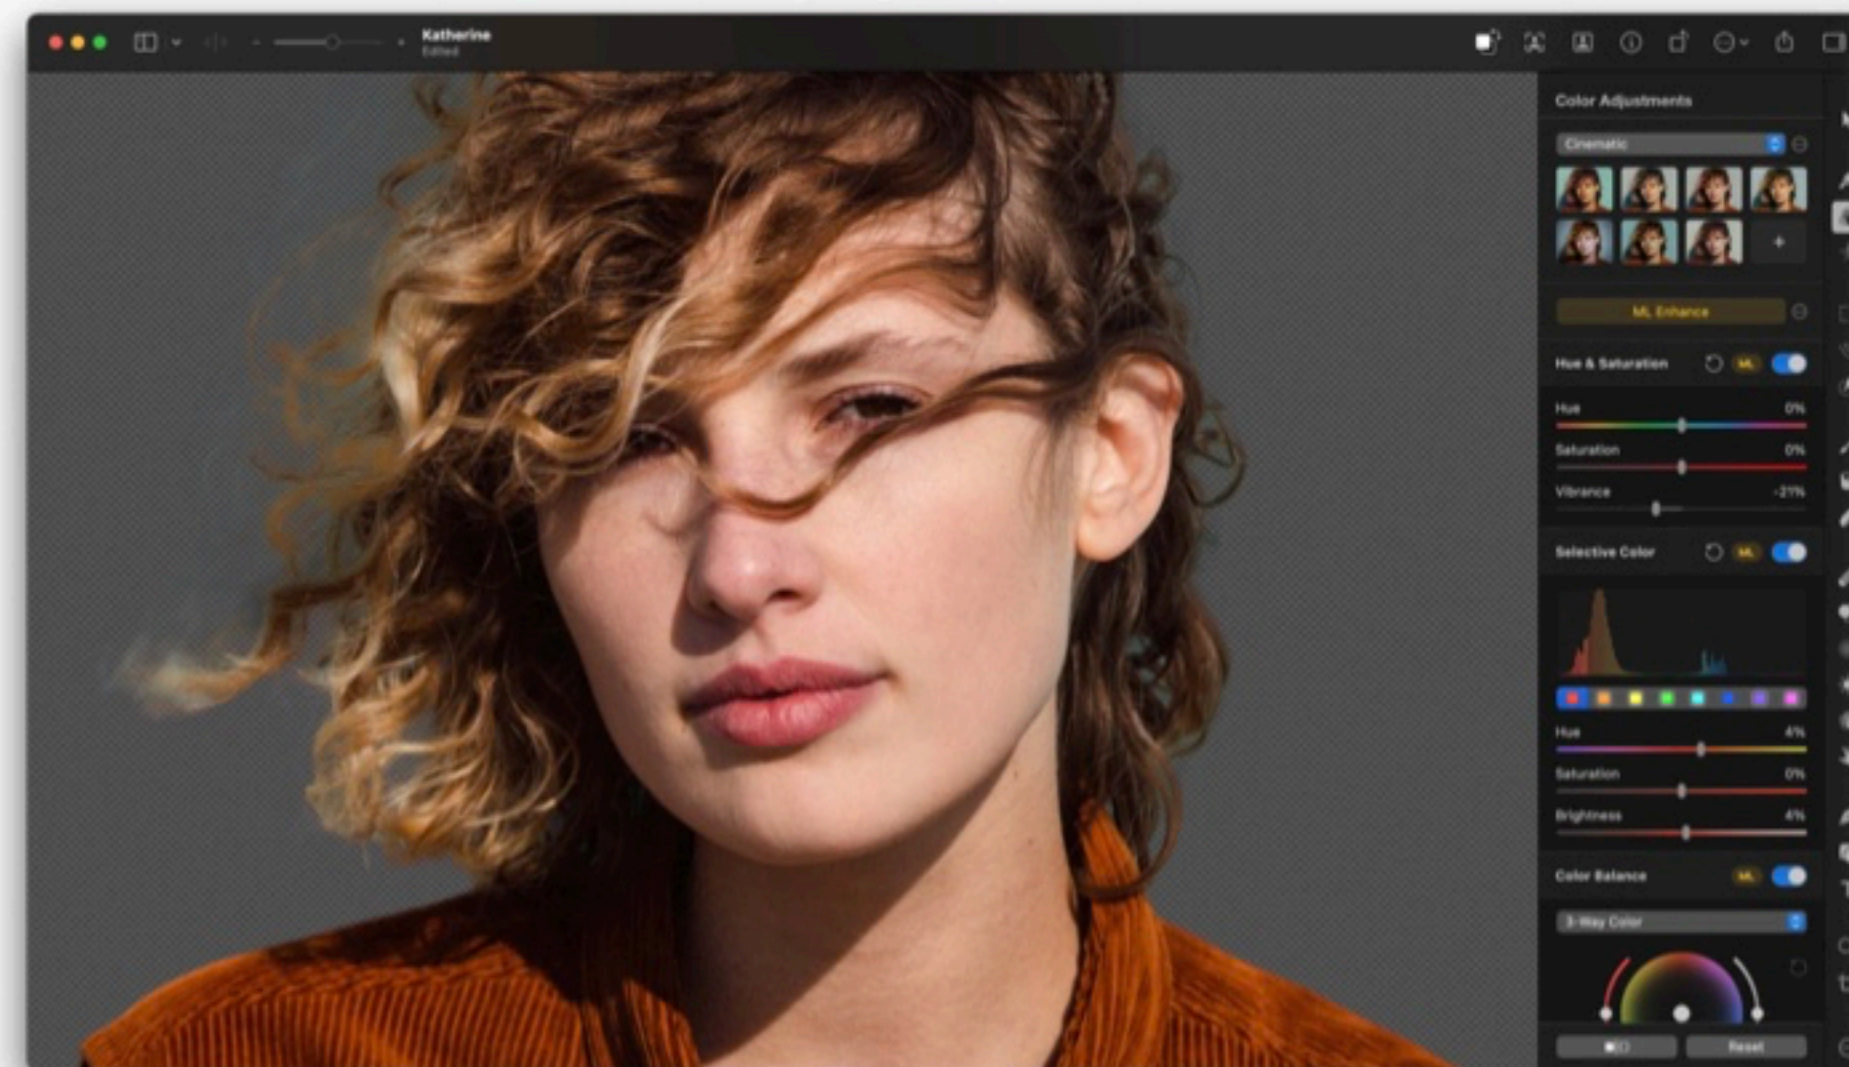

Size: Opacity:

Sample All Layers Mode:

Aligned

LaCie Data

LaCie

SIGNATURE.png

Business Card New

Personal I.D. Card

TRANSFER

PHOTOS ETC

LaCie

Macintosh HD

Screenshot 2024-01...5.10 PM

Pixelmator Pro

Available on the Mac App Store for \$39.99.

Remove the background from any image with just a click.

The jaw-dropping, Core ML-powered Remove Background feature removes the background from any image with just a click. Using a combination of machine-learning algorithms, Pixelmator Pro automatically selects the subject, refines the edges of the selection, then removes any traces of the previous background from the object's edges.